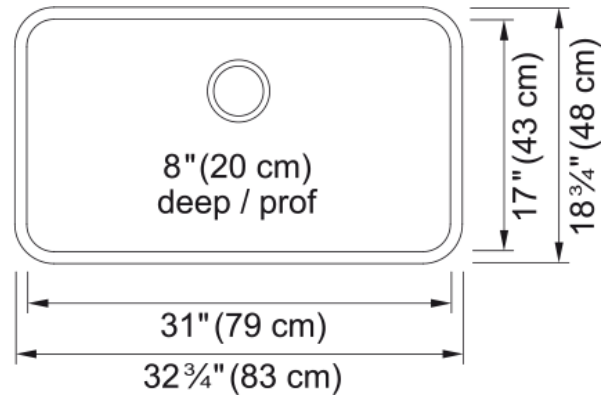

Steel Queen Undermount Sink QSUA1933-8N | 122.0620.085

Technical Data

Aspect

Sink type	Sink
Type of material	Stainless steel
Number of bowls	1
Color	Steel
Surface finish	Silk

Product Dimensions

Exterior size: right to left	32.677
Exterior size: front to back	18.898
Large bowl size: right to left	31.102
Large bowl size: front to back	16.929
Large bowl: depth	7.874

Installation

Minimum cabinet size	36"
----------------------	-----

Product specifications

Installation type	Undermount
Drain hole	3 1/2"
Position of drainer	No drainer

Product identification

Product brand	Kindred
Collection	Steel Queen
Certified by	CSA